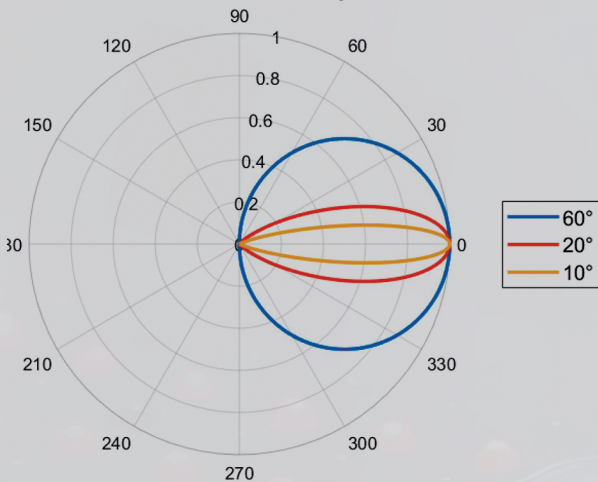

LS POWER BEDS

MXP POWER BED **PRO 100**

Provides the body with a therapeutic delivery of optimal wavelengths of light that have been shown to help support and "power-up" your body.

- Blue 480 nm
- Red 660 nm
- Infrared 760 nm
- Infrared 880 nm
- Green 525 nm *optional*

MXP POWER BED **MAX 171**

Designed for those looking for maximizing output power with 171mW/cm² for the body.

- Red 660 nm
- Infrared 760 nm
- Infrared 880 nm

MXP HYDRO POWER BED **MAX 171P**

Our most comfortable and dynamic bed uses the properties of water to help support the body, while helping to deliver the light deeper into areas within the body, particularly the neck, back and spine.

- Red 660 nm
- Infrared 760 nm
- Infrared 880 nm

LS POWER BEDS

The First Law of Thermodynamics (Conservation) states that energy is always conserved, it cannot be created or destroyed. So In essence, energy is converted from one form (light energy) into another (cellular energy).

OUR LS POWER BED TECHNOLOGY

A typical LED system is based on a semiconductor chip upon a reflective surface. When electricity runs through the system, the light is produced. From a radiometric point of view, LED emission curve is in the form of a Lambertian pattern in which all the light is emitted at angles less than 90° . To most efficient angle to get the best of the light, it's 60° .